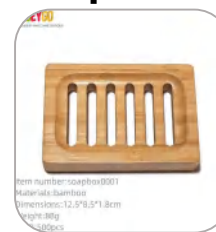

Soap Box

ON.BX0001